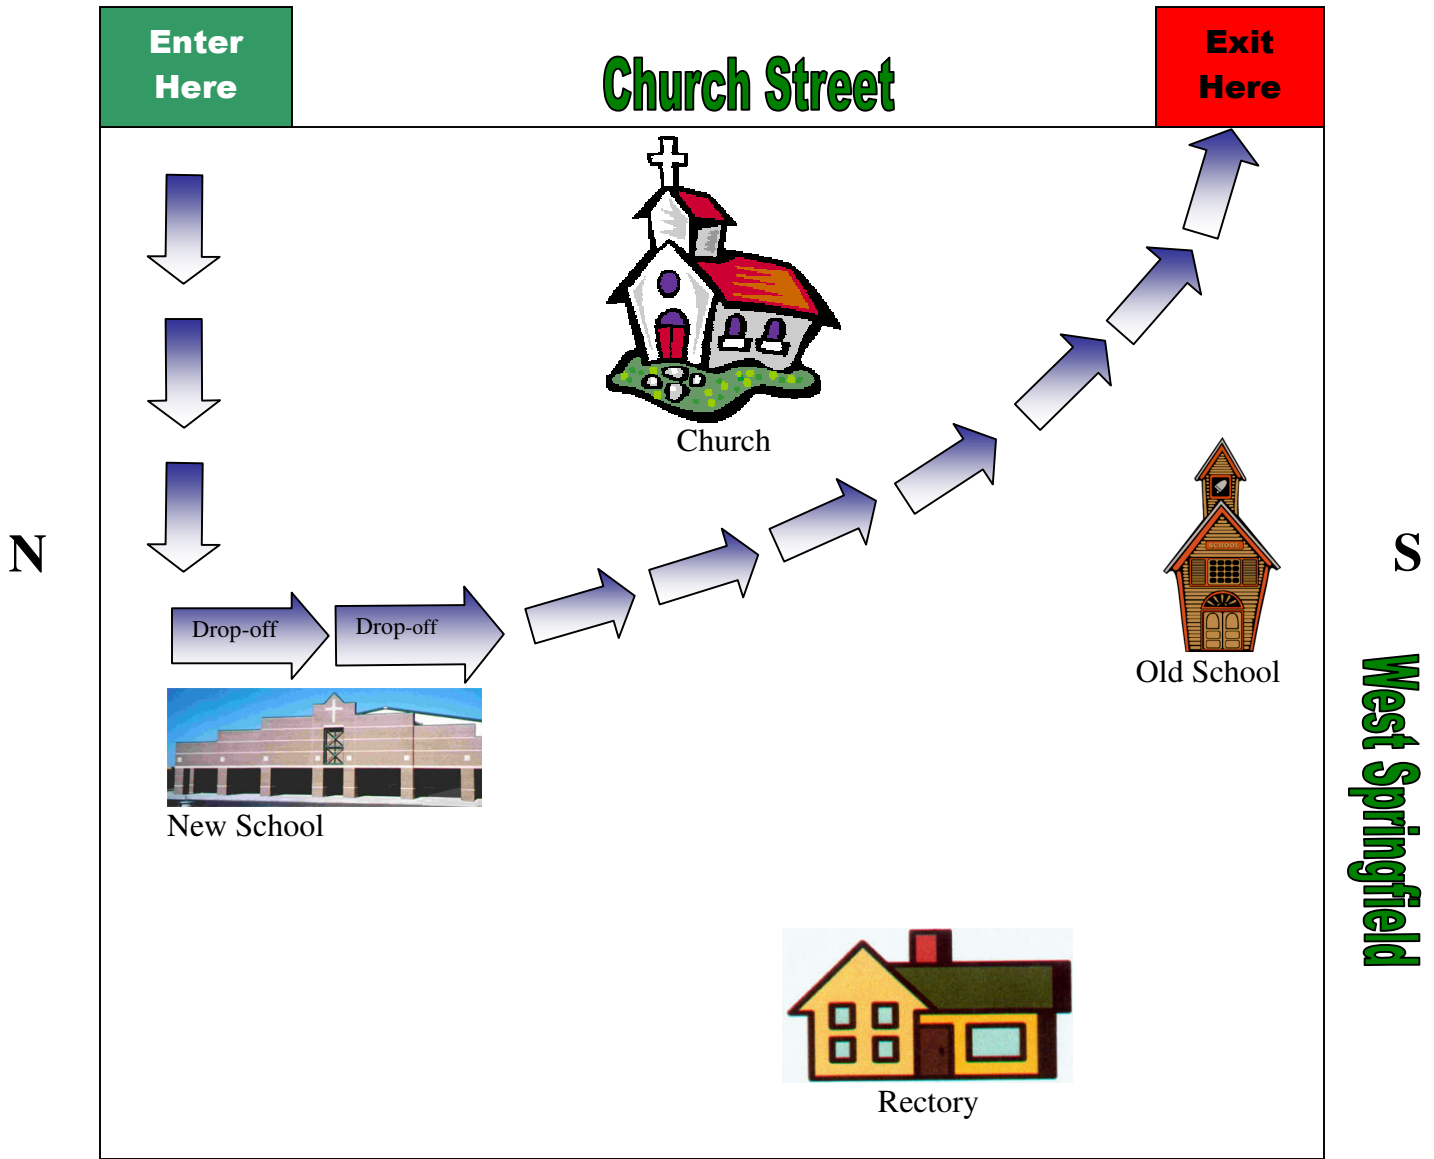

E

**MORNING DROP-OFF PROCEDURE**

Drop off your child/children by vehicle on the East side of the school building. Use the Church Street entrance and exit. Children should go directly to the gym.

**DROP OFF IN FRONT OF THE SCHOOL BUILDING IS NOT AN OPTION**